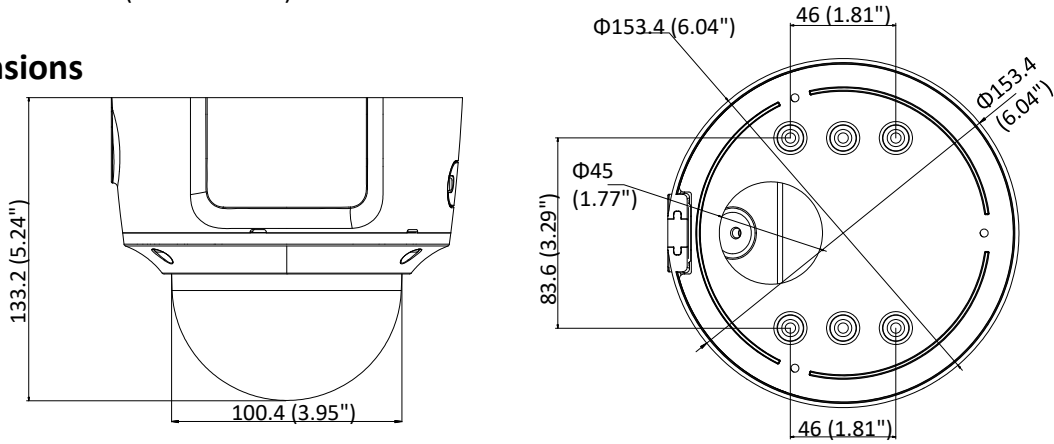

Current	PoE (802.3af, 36V to 57V), 0.4A to 0.2A, max. 12W
Protection Level	IP66, IK10
Material	Metal
Dimensions	Φ 153.4 × 133.2 mm (Φ 6.04" × 5.24")
Weight	Camera: 1287 g (2.8 lb.)

Available Model:

DS-2CD2763G0-IZS (2.8 to 12 mm)

Dimensions

Accessories

Unit: mm(inch)

DS-1475ZJ-SUS
Vertical Pole Mount

DS-1476ZJ-SUS
Corner Mount